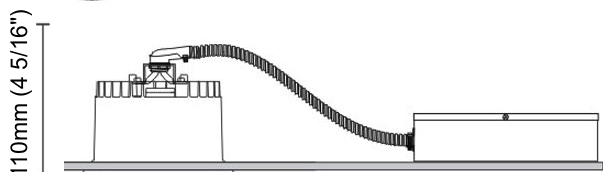

GENERAL

Series: Dixit
Subseries: Dixit RA11
Brand: Ivela
Division: Architectural
Mounting Type: Recessed
Mounting Location: Ceiling
Subcategory: Downlight

PHYSICAL

Shape: Round
Diameter (mm): 110
Diameter (in): 4 ⁵/₁₆
Height (mm): 70
Height (in): 2 ⁷/₁₆
Min. Recessing Depth (mm): 110
Min. Recessing Depth (in): 4 ¹⁵/₁₆
Light Distribution: Direct
Weight (kg): 0.6
Weight (lbs): 1.32
Diffuser: Clear Polycarbonate
Fixture Finish: MWH
Fixture Material: Aluminum Die Cast
Cut-out Measurements: 100mm / 3 15/16"

ELECTRICAL

Lamp Type: LED
Total Output Wattage (W): 12 / 18 / 26
Dimming: Tri-Mode (Non-Dimming and Phase Dimming (120Vac only) and 0-10V Dimming)
Driver Included: No
Driver Location: Recessed Housing
Driver Type: Constant Current - Universal
Driver Class: Class 2
Input Voltage (V): 120 - 277
Constant Current (MA): 350 / 500 / 700

LED

Number of LEDs: 1
Color Temperature (°K): 2700 / 3000 / 4000
Max. Delivered Lumen (lm): 1513 / 2092 / 2759
CRI: >85 CRI
Efficiency (%): 89
Lamp Life (hrs): 50000
Upon Request: 3500K upon request

OPTICAL

Optic°: 55
Adjustability: Fixed
Upon Request: Optic 18° or 30° (mirror-metallized) / 70° (white)

RATINGS AND CERTIFICATIONS

Certified By: Certified for North American Standards
IP rating: IP43
IK Rating: IK08
Glare Rating: ≤ 19